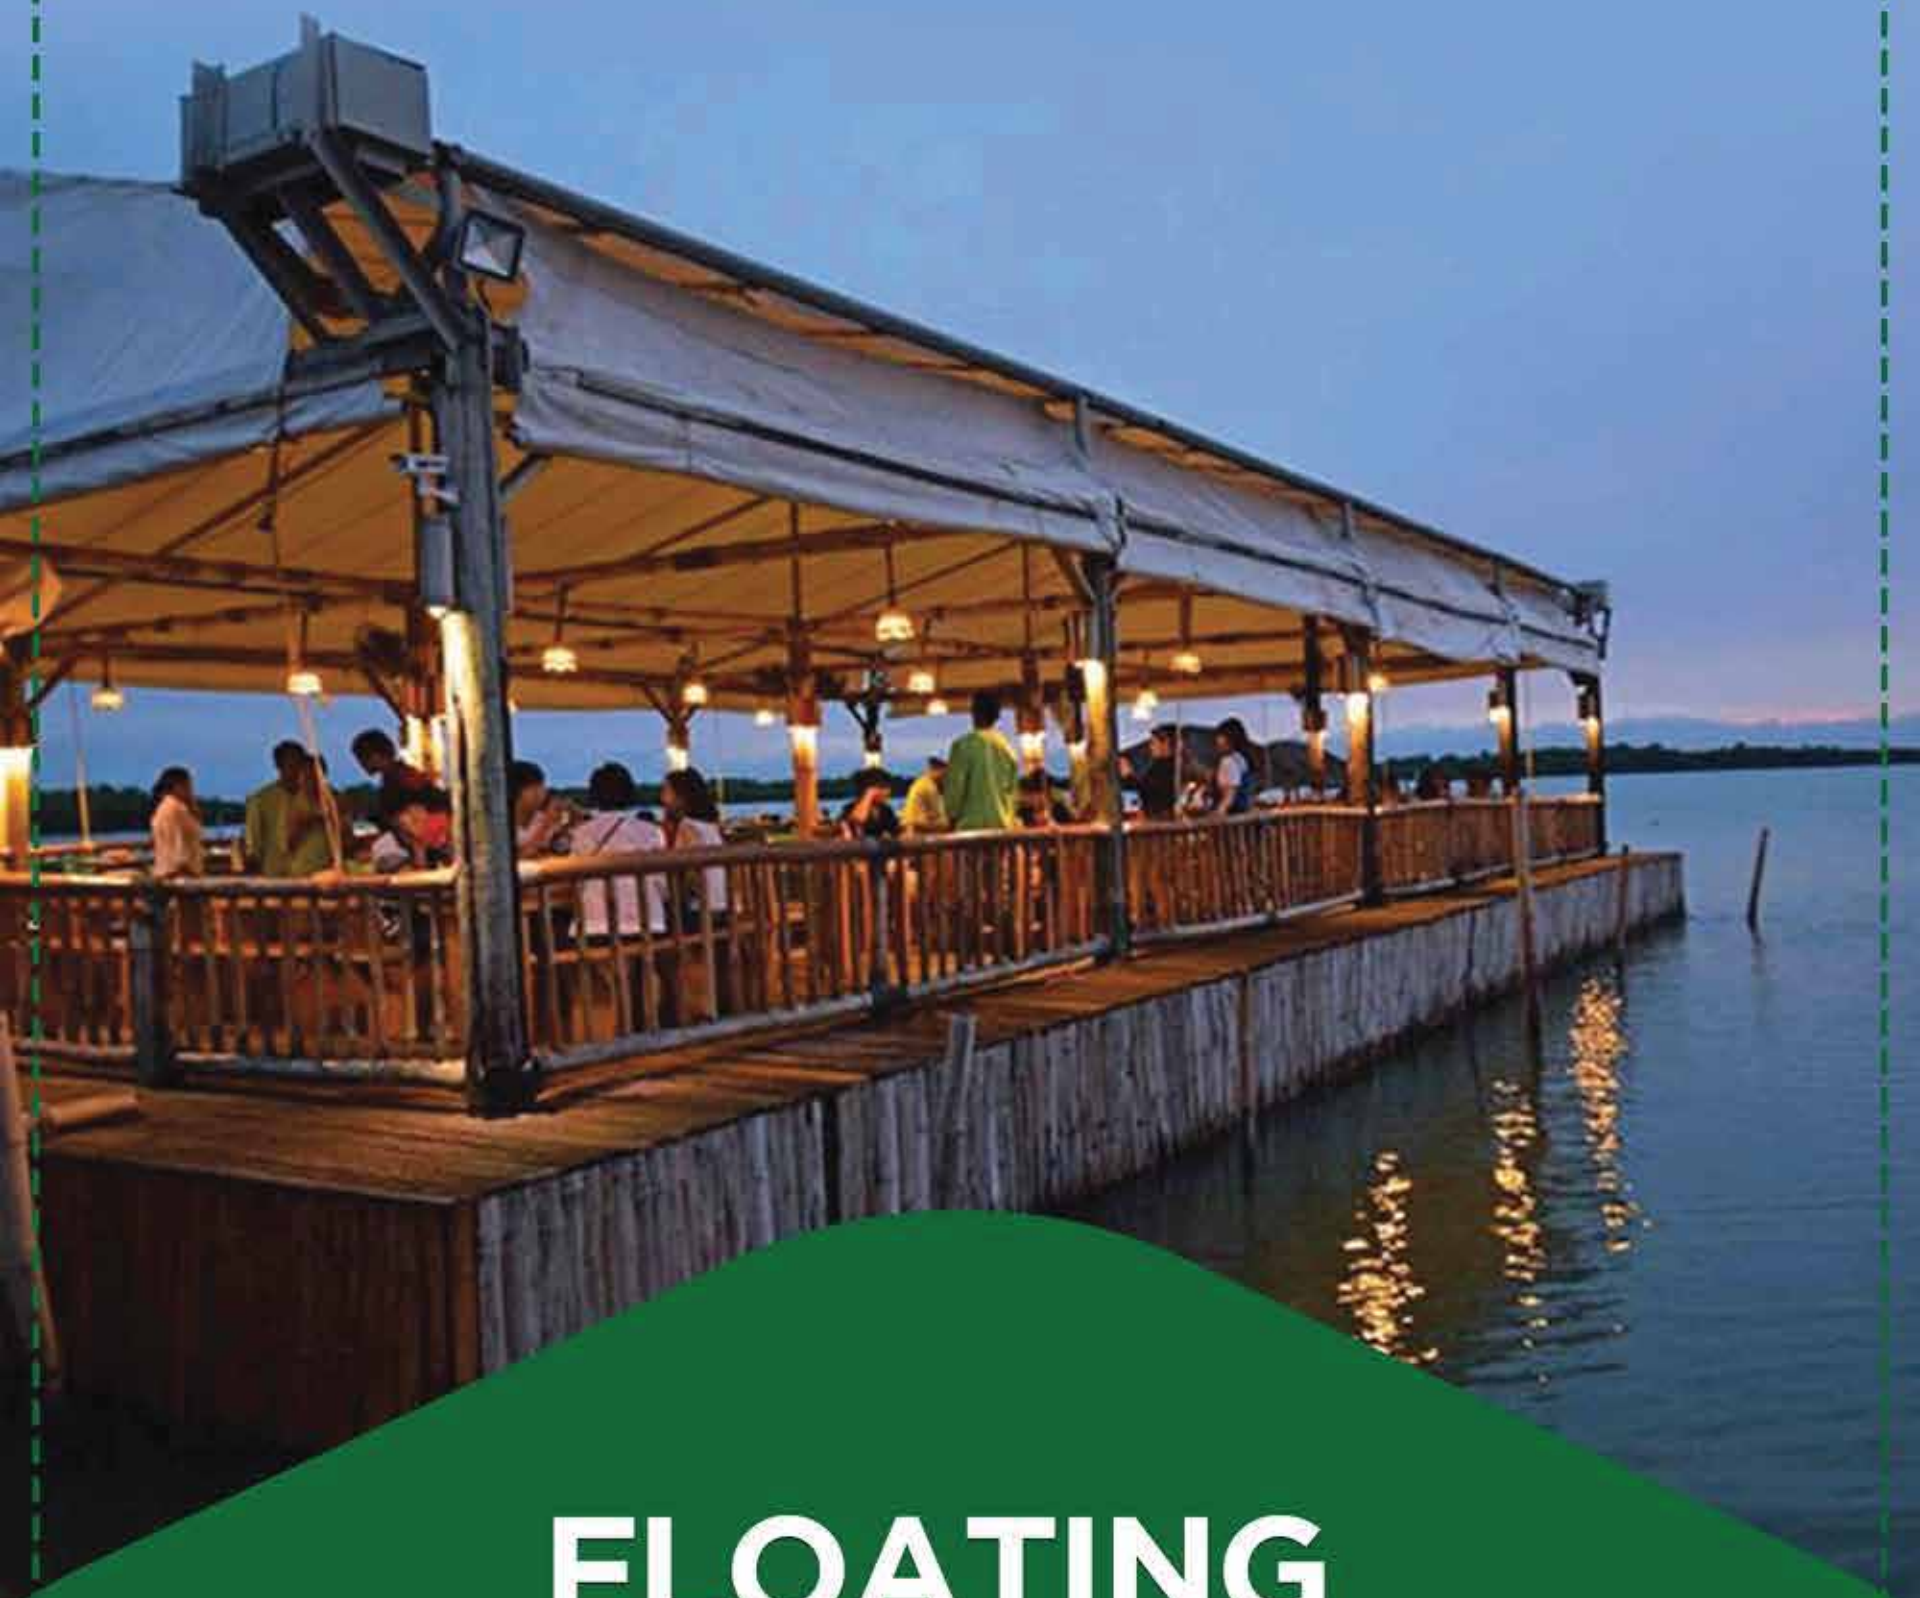

An Organic Lifestyle **Weekend Home Life**

1000
SQYDS

Farmhouse
in Just

2,000,000
PKR

AMMENITIES

FLOATING RESTAURANTS

Mosque / Horse Riding Club / Outdoor Gym / Play Ground / Jogging Track
Rowing Boats / Cycling Track / Fishing Lake / Kids Play Area / Mountain Bike
Floating Restaurants / Zip Line

HORSE RIDING CLUB

Mosque / Horse Riding Club / Outdoor Gym / Play Ground / Jogging Track
Rowing Boats / Cycling Track / Fishing Lake / Kids Play Area / Mountain Bike
Floating Restaurants / Zip Line

OUTDOOR GYM